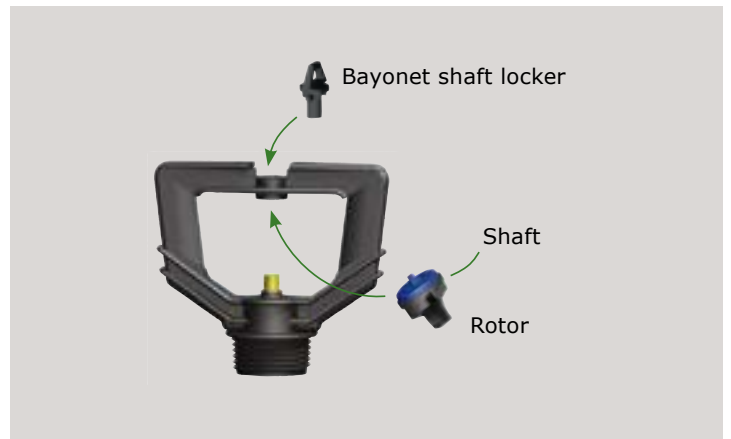

Super XL Sprinkler

Super XL - Performance Data

Nozzle Color & Size (mm)	Pressure (bar)	Flow Rate (lph)	Wetting Diameter*		Application Rate (mm/h)**													
			Black Rotor		Spacing (mxm) - Rectangular Layout ***													
			Blue Cover	Green Cover	6x6	6x7	6x8	6x9	6x10	7x7	7x8	7x9	7x10	8x8	8x9	8x10	9x9	9x10
Violet 1,8	3,0	209	16,5	-	5,8	5,0	4,4	3,9	3,5	4,3	3,7	3,3	3,0	3,3	2,9	2,6	2,6	2,3
Yellow 2,0	2,5	235	15,5	-	6,5	5,6	4,9	4,4	3,9	4,8	4,2	3,7	3,4	3,7	3,3	2,9	2,9	2,6
	3,0	258	16,5	-	7,2	6,1	5,4	4,8	4,3	5,3	4,6	4,1	3,7	4,0	3,6	3,2	3,2	2,9
Brown 2,2	2,5	290	-	17,0	8,1	6,9	6,0	5,4	4,8	5,9	5,2	4,6	4,1	4,5	4,0	3,6	3,6	3,2
	3,0	315	-	16,0	8,8	7,5	6,6	5,8	5,3	6,4	5,6	5,0	4,5	4,9	4,4	3,9	3,9	3,5
Orange 2,4	2,5	341	-	17,0	9,5	8,1	7,1	6,3	5,7	7,0	6,1	5,4	4,9	5,3	4,7	4,3	4,2	3,8
	3,0	373	-	16,5	10,4	8,9	7,8	6,9	6,2	7,6	6,7	5,9	5,3	5,8	5,2	4,7	4,6	4,1

* At 75 cm above ground level

** Performance data are obtained under ideal test conditions and may be adversely affected by wind, hydraulic conditions, and other factors,

*** 8x10, 9x9, 9x10 - Recommended for undertree irrigation

Midi Sprinkler:
Super XL Sprinkler

Rivulis Irrigation